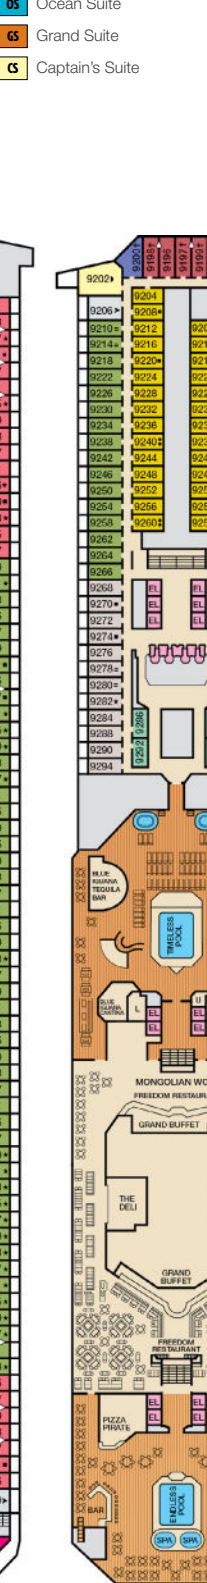

ACCOMMODATIONS SYMBOL LEGEND

- ▲ Twin Bed and Single Sofa Bed
- ▶ King Bed does not convert to Twin Beds
- ★ 2 Twin Beds (convert to King) and Single Sofa Bed
- 2 Twin Beds (convert to King) and 1 Upper Pullman
- ⊗ King Bed (does not convert to Twin Beds) and Single Sofa Bed
- ⋮ 2 Twin Beds (convert to King) and 2 Upper Pullmans
- 2 Twin Beds (convert to King), Single Sofa Bed and 1 Upper Pullman
- † 2 Twin Beds (convert to King) and Double Sofa Bed
- ▷ 2 Twin Beds (convert to King), Double Sofa Bed and 1 Lower Pullman

- ≡ 2 Twin Beds (convert to King), Single Sofa Bed with Convertible Bunk
- ◆ Stateroom with 2 Porthole Windows
- ◁ Connecting staterooms (ideal for families and groups of friends)

- U Unisex Wheelchair Accessible Restroom
  - \* Twin beds do not convert to a King Bed
  - 6B Staterooms with obstructed views: 2446, 2449.
  - Ⓢ All accommodations are non-smoking.
- Accessible staterooms are available for guests with disabilities. Please contact Guest Access Services at 1-800-438-6744 ext. 70025 for details, or visit <http://www.carnival.com/about-carnival/special-needs.aspx>.

CATEGORIES

- 1A Interior Upper/Lower
- PT Porthole
- 4A 4B 4C 4D 4E 4F 4G 4H Interior
- 4J Interior with Picture Window (Walkway View)
- 6A 6B 6C Ocean View
- 6J Scenic Ocean View
- 6K Scenic Grand Ocean View
- 8A 8B 8C 8D 8E 8F Balcony
- 8M 8N Aft-View Extended Balcony
- 9B Premium Balcony
- 9C Premium Vista Balcony
- 0S Ocean Suite
- 6S Grand Suite
- CS Captain's Suite

Gross Tonnage: 110,000 Length: 952 Feet Beam: 116 Feet  
 Cruising Speed: 21 Knots Guest Capacity: 2,980 (Double Occupancy)  
 Total Staff: 1,150 Registry: Panama

Riviera • Deck 1 Main • Deck 2 Lobby • Deck 3 Atlantic • Deck 4 Promenade • Deck 5 Upper • Deck 6 Empress • Deck 7 Verandah • Deck 8 Lido • Deck 9 Panorama • Deck 10 Aft Spa • Deck 11 Aft Sun • Deck 12