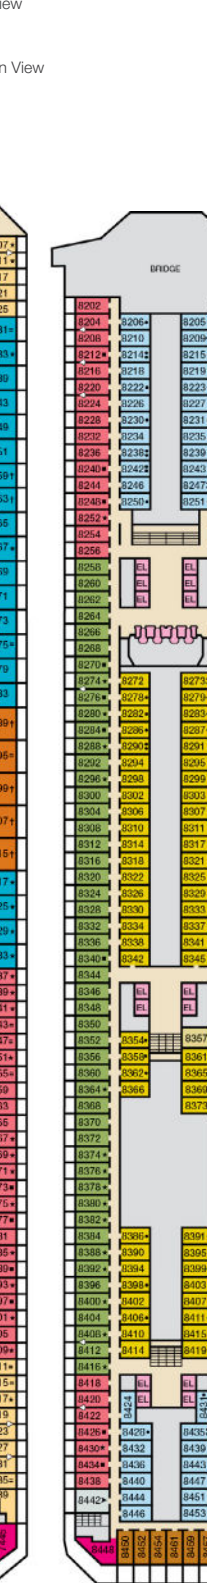

ACCOMMODATIONS SYMBOL LEGEND

- ▲ Twin Bed and Single Sofa Bed
- ▶ King Bed does not convert to Twin Beds
- ★ 2 Twin Beds (convert to King) and Single Sofa Bed
- 2 Twin Beds (convert to King) and 1 Upper Pullman
- ⊗ King Bed (does not convert to Twin Beds) and Single Sofa Bed
- ⋮ 2 Twin Beds (convert to King) and 2 Upper Pullmans
- 2 Twin Beds (convert to King), Single Sofa Bed and 1 Upper Pullman
- † 2 Twin Beds (convert to King) and Double Sofa Bed
- ▷ 2 Twin Beds (convert to King), Double Sofa Bed and 1 Lower Pullman

- ≡ 2 Twin Beds (convert to King), Single Sofa Bed with Convertible Bunk
- ◆ Stateroom with 2 Porthole Windows
- ◁ Connecting staterooms (ideal for families and groups of friends)

- U Unisex Wheelchair Accessible Restroom
  - \* Twin beds do not convert to a King Bed
  - 6B Staterooms with obstructed views: 2446, 2449.
  - Ⓢ All accommodations are non-smoking.
- Accessible staterooms are available for guests with disabilities. Please contact Guest Access Services at 1-800-438-6744 ext. 70025 for details, or visit <http://www.carnival.com/about-carnival/special-needs.aspx>.

CATEGORIES

- 1A Interior Upper/Lower
- PT Porthole
- 4A 4B 4C 4D 4E 4F 4G 4H Interior
- 4J Interior with Picture Window (Walkway View)
- 6A 6B 6C Ocean View
- 6J Scenic Ocean View
- 6K Scenic Grand Ocean View
- 8A 8B 8C 8D 8E 8F Balcony
- 8M 8N Aft-View Extended Balcony
- 9B Premium Balcony
- 9C Premium Vista Balcony
- 0S Ocean Suite
- 6S Grand Suite
- CS Captain's Suite

Gross Tonnage: 110,000 Length: 952 Feet Beam: 116 Feet  
 Cruising Speed: 21 Knots Guest Capacity: 2,980 (Double Occupancy)  
 Total Staff: 1,150 Registry: Panama

Riviera • Deck 1 Main • Deck 2 Lobby • Deck 3 Atlantic • Deck 4 Promenade • Deck 5 Upper • Deck 6 Empress • Deck 7 Verandah • Deck 8 Lido • Deck 9 Panorama • Deck 10 Aft Spa • Deck 11 Aft Sun • Deck 12