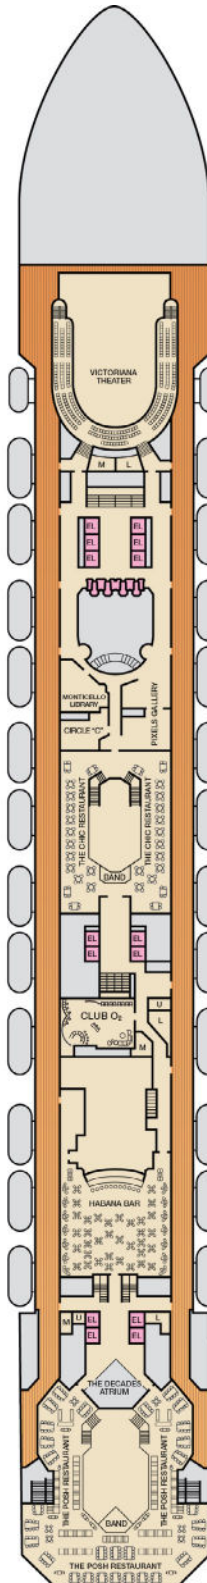

ACCOMMODATIONS SYMBOL LEGEND

- ▲ Twin Bed and Single Sofa Bed
- ▶ King Bed does not convert to Twin Beds
- ★ 2 Twin Beds (convert to King) and Single Sofa Bed
- 2 Twin Beds (convert to King) and 1 Upper Pullman
- ⊗ King Bed (does not convert to Twin Beds) and Single Sofa Bed
- ⋮ 2 Twin Beds (convert to King) and 2 Upper Pullmans
- 2 Twin Beds (convert to King), Single Sofa Bed and 1 Upper Pullman
- † 2 Twin Beds (convert to King) and Double Sofa Bed
- ▷ 2 Twin Beds (convert to King), Double Sofa Bed and 1 Lower Pullman

- ≡ 2 Twin Beds (convert to King), Single Sofa Bed with Convertible Bunk
- ◆ Stateroom with 2 Porthole Windows
- ◁ Connecting staterooms (ideal for families and groups of friends)

- U Unisex Wheelchair Accessible Restroom
  - \* Twin beds do not convert to a King Bed
  - 6B Staterooms with obstructed views: 2446, 2449.
  - Ⓢ All accommodations are non-smoking.
- Accessible staterooms are available for guests with disabilities. Please contact Guest Access Services at 1-800-438-6744 ext. 70025 for details, or visit <http://www.carnival.com/about-carnival/special-needs.aspx>.

CATEGORIES

- 1A Interior Upper/Lower
- PT Porthole
- 4A 4B 4C 4D 4E 4F 4G 4H Interior
- 4J Interior with Picture Window (Walkway View)
- 6A 6B 6C Ocean View
- 6J Scenic Ocean View
- 6K Scenic Grand Ocean View
- 8A 8B 8C 8D 8E 8F Balcony
- 8M 8N Aft-View Extended Balcony
- 9B Premium Balcony
- 9C Premium Vista Balcony
- 0S Ocean Suite
- 6S Grand Suite
- CS Captain's Suite

Gross Tonnage: 110,000 Length: 952 Feet Beam: 116 Feet  
 Cruising Speed: 21 Knots Guest Capacity: 2,980 (Double Occupancy)  
 Total Staff: 1,150 Registry: Panama

Riviera • Deck 1 Main • Deck 2 Lobby • Deck 3 Atlantic • Deck 4 Promenade • Deck 5 Upper • Deck 6 Empress • Deck 7 Verandah • Deck 8 Lido • Deck 9 Panorama • Deck 10 Aft Spa • Deck 11 Aft Sun • Deck 12