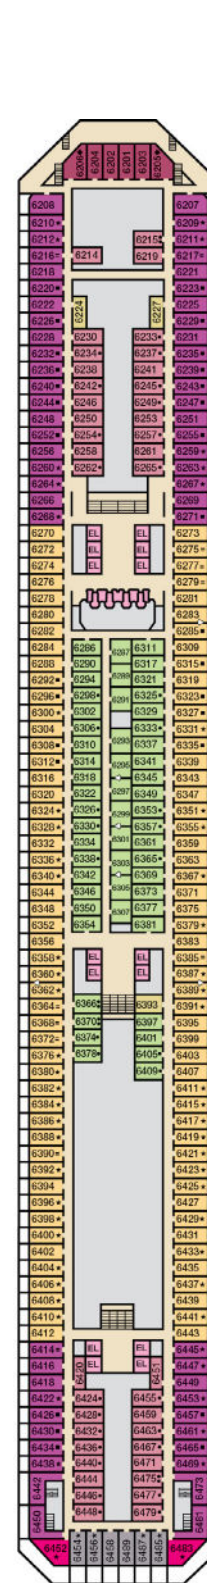

ACCOMMODATIONS SYMBOL LEGEND

- ▲ Twin Bed and Single Sofa Bed
- ▶ King Bed does not convert to Twin Beds
- ★ 2 Twin Beds (convert to King) and Single Sofa Bed
- 2 Twin Beds (convert to King) and 1 Upper Pullman
- ⊗ King Bed (does not convert to Twin Beds) and Single Sofa Bed
- ⋮ 2 Twin Beds (convert to King) and 2 Upper Pullmans
- 2 Twin Beds (convert to King), Single Sofa Bed and 1 Upper Pullman
- † 2 Twin Beds (convert to King) and Double Sofa Bed
- ▷ 2 Twin Beds (convert to King), Double Sofa Bed and 1 Lower Pullman

- ≡ 2 Twin Beds (convert to King), Single Sofa Bed with Convertible Bunk
- ◆ Stateroom with 2 Porthole Windows
- ◁ Connecting staterooms (ideal for families and groups of friends)

- U Unisex Wheelchair Accessible Restroom
  - \* Twin beds do not convert to a King Bed
  - 6B Staterooms with obstructed views: 2446, 2449.
  - Ⓢ All accommodations are non-smoking.
- Accessible staterooms are available for guests with disabilities. Please contact Guest Access Services at 1-800-438-6744 ext. 70025 for details, or visit <http://www.carnival.com/about-carnival/special-needs.aspx>.

CATEGORIES

- 1A Interior Upper/Lower
- PT Porthole
- 4A 4B 4C 4D 4E 4F 4G 4H Interior
- 4J Interior with Picture Window (Walkway View)
- 6A 6B 6C Ocean View
- 6J Scenic Ocean View
- 6K Scenic Grand Ocean View
- 8A 8B 8C 8D 8E 8F Balcony
- 8M 8N Aft-View Extended Balcony
- 9B Premium Balcony
- 9C Premium Vista Balcony
- 0S Ocean Suite
- 6S Grand Suite
- CS Captain's Suite

Gross Tonnage: 110,000 Length: 952 Feet Beam: 116 Feet  
 Cruising Speed: 21 Knots Guest Capacity: 2,980 (Double Occupancy)  
 Total Staff: 1,150 Registry: Panama

Riviera • Deck 1 Main • Deck 2 Lobby • Deck 3 Atlantic • Deck 4 Promenade • Deck 5 Upper • Deck 6 Empress • Deck 7 Verandah • Deck 8 Lido • Deck 9 Panorama • Deck 10 Aft Spa • Deck 11 Aft Sun • Deck 12