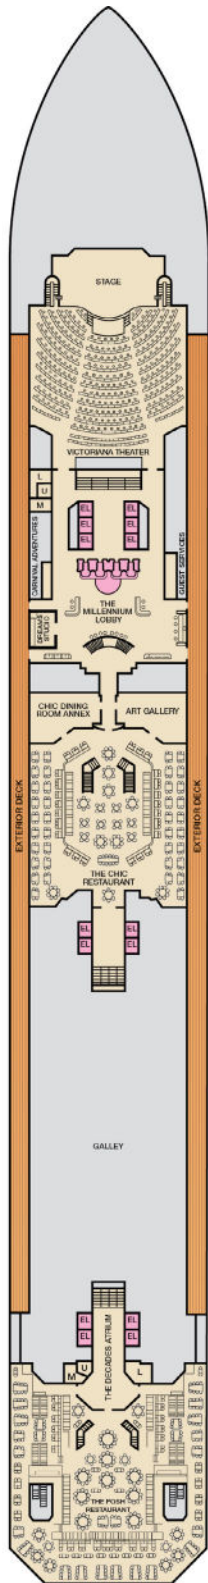

ACCOMMODATIONS SYMBOL LEGEND

- ▲ Twin Bed and Single Sofa Bed
- ▶ King Bed does not convert to Twin Beds
- ★ 2 Twin Beds (convert to King) and Single Sofa Bed
- 2 Twin Beds (convert to King) and 1 Upper Pullman
- ⊗ King Bed (does not convert to Twin Beds) and Single Sofa Bed
- ⋮ 2 Twin Beds (convert to King) and 2 Upper Pullmans
- 2 Twin Beds (convert to King), Single Sofa Bed and 1 Upper Pullman
- † 2 Twin Beds (convert to King) and Double Sofa Bed
- ▷ 2 Twin Beds (convert to King), Double Sofa Bed and 1 Lower Pullman

- ≡ 2 Twin Beds (convert to King), Single Sofa Bed with Convertible Bunk
- ◆ Stateroom with 2 Porthole Windows
- ◁ Connecting staterooms (ideal for families and groups of friends)

- U Unisex Wheelchair Accessible Restroom
  - \* Twin beds do not convert to a King Bed
  - 6B Staterooms with obstructed views: 2446, 2449.
  - Ⓢ All accommodations are non-smoking.
- Accessible staterooms are available for guests with disabilities. Please contact Guest Access Services at 1-800-438-6744 ext. 70025 for details, or visit <http://www.carnival.com/about-carnival/special-needs.aspx>.

CATEGORIES

- 1A Interior Upper/Lower
- PT Porthole
- 4A 4B 4C 4D 4E 4F 4G 4H Interior
- 4J Interior with Picture Window (Walkway View)
- 6A 6B 6C Ocean View
- 6J Scenic Ocean View
- 6K Scenic Grand Ocean View
- 8A 8B 8C 8D 8E 8F Balcony
- 8M 8N Aft-View Extended Balcony
- 9B Premium Balcony
- 9C Premium Vista Balcony
- 0S Ocean Suite
- 6S Grand Suite
- CS Captain's Suite

Gross Tonnage: 110,000 Length: 952 Feet Beam: 116 Feet  
 Cruising Speed: 21 Knots Guest Capacity: 2,980 (Double Occupancy)  
 Total Staff: 1,150 Registry: Panama

Riviera • Deck 1 Main • Deck 2 Lobby • Deck 3 Atlantic • Deck 4 Promenade • Deck 5 Upper • Deck 6 Empress • Deck 7 Verandah • Deck 8 Lido • Deck 9 Panorama • Deck 10 Aft Spa • Deck 11 Aft Sun • Deck 12