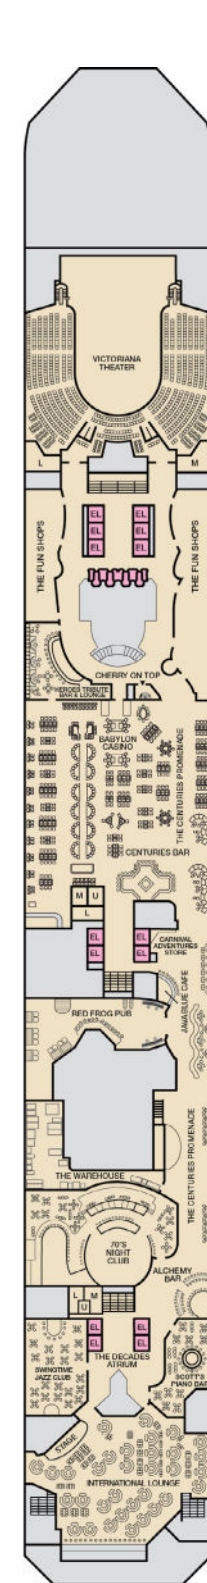

ACCOMMODATIONS SYMBOL LEGEND

- ▲ Twin Bed and Single Sofa Bed
- ▶ King Bed does not convert to Twin Beds
- ★ 2 Twin Beds (convert to King) and Single Sofa Bed
- 2 Twin Beds (convert to King) and 1 Upper Pullman
- ⊗ King Bed (does not convert to Twin Beds) and Single Sofa Bed
- ⋮ 2 Twin Beds (convert to King) and 2 Upper Pullmans
- 2 Twin Beds (convert to King), Single Sofa Bed and 1 Upper Pullman
- † 2 Twin Beds (convert to King) and Double Sofa Bed
- ▷ 2 Twin Beds (convert to King), Double Sofa Bed and 1 Lower Pullman

- ≡ 2 Twin Beds (convert to King), Single Sofa Bed with Convertible Bunk
- ◆ Stateroom with 2 Porthole Windows
- ◁ Connecting staterooms (ideal for families and groups of friends)

- U Unisex Wheelchair Accessible Restroom
  - \* Twin beds do not convert to a King Bed
  - 6B Staterooms with obstructed views: 2446, 2449.
  - Ⓢ All accommodations are non-smoking.
- Accessible staterooms are available for guests with disabilities. Please contact Guest Access Services at 1-800-438-6744 ext. 70025 for details, or visit <http://www.carnival.com/about-carnival/special-needs.aspx>.

CATEGORIES

- 1A Interior Upper/Lower
- PT Porthole
- 4A 4B 4C 4D 4E 4F 4G 4H Interior
- 4J Interior with Picture Window (Walkway View)
- 6A 6B 6C Ocean View
- 6J Scenic Ocean View
- 6K Scenic Grand Ocean View
- 8A 8B 8C 8D 8E 8F Balcony
- 8M 8N Aft-View Extended Balcony
- 9B Premium Balcony
- 9C Premium Vista Balcony
- 0S Ocean Suite
- 6S Grand Suite
- CS Captain's Suite

Gross Tonnage: 110,000 Length: 952 Feet Beam: 116 Feet  
 Cruising Speed: 21 Knots Guest Capacity: 2,980 (Double Occupancy)  
 Total Staff: 1,150 Registry: Panama

Riviera • Deck 1 Main • Deck 2 Lobby • Deck 3 Atlantic • Deck 4 Promenade • Deck 5 Upper • Deck 6 Empress • Deck 7 Verandah • Deck 8 Lido • Deck 9 Panorama • Deck 10 Aft Spa • Deck 11 Aft Sun • Deck 12