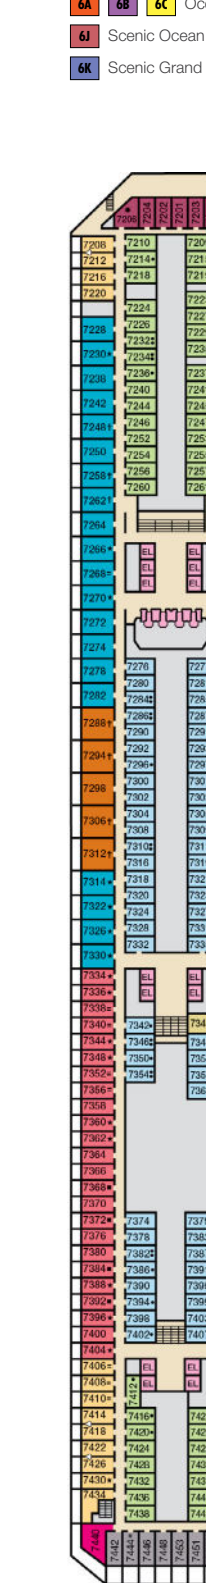

ACCOMMODATIONS SYMBOL LEGEND

- ▲ Twin Bed and Single Sofa Bed
- ▶ King Bed does not convert to Twin Beds
- ★ 2 Twin Beds (convert to King) and Single Sofa Bed
- 2 Twin Beds (convert to King) and 1 Upper Pullman
- ⊗ King Bed (does not convert to Twin Beds) and Single Sofa Bed
- ⋮ 2 Twin Beds (convert to King) and 2 Upper Pullmans
- 2 Twin Beds (convert to King), Single Sofa Bed and 1 Upper Pullman
- † 2 Twin Beds (convert to King) and Double Sofa Bed
- ▷ 2 Twin Beds (convert to King), Double Sofa Bed and 1 Lower Pullman

- ≡ 2 Twin Beds (convert to King), Single Sofa Bed with Convertible Bunk
- ◆ Stateroom with 2 Porthole Windows
- ◁ Connecting staterooms (ideal for families and groups of friends)

- U Unisex Wheelchair Accessible Restroom
  - \* Twin beds do not convert to a King Bed
  - 6B Staterooms with obstructed views: 2446, 2449.
  - Ⓢ All accommodations are non-smoking.
- Accessible staterooms are available for guests with disabilities. Please contact Guest Access Services at 1-800-438-6744 ext. 70025 for details, or visit <http://www.carnival.com/about-carnival/special-needs.aspx>.

CATEGORIES

- 1A Interior Upper/Lower
- PT Porthole
- 4A 4B 4C 4D 4E 4F 4G 4H Interior
- 4J Interior with Picture Window (Walkway View)
- 6A 6B 6C Ocean View
- 6J Scenic Ocean View
- 6K Scenic Grand Ocean View
- 8A 8B 8C 8D 8E 8F Balcony
- 8M 8N Aft-View Extended Balcony
- 9B Premium Balcony
- 9C Premium Vista Balcony
- 0S Ocean Suite
- 6S Grand Suite
- CS Captain's Suite

Gross Tonnage: 110,000 Length: 952 Feet Beam: 116 Feet  
 Cruising Speed: 21 Knots Guest Capacity: 2,980 (Double Occupancy)  
 Total Staff: 1,150 Registry: Panama

Riviera • Deck 1 Main • Deck 2 Lobby • Deck 3 Atlantic • Deck 4 Promenade • Deck 5 Upper • Deck 6 Empress • Deck 7 Verandah • Deck 8 Lido • Deck 9 Panorama • Deck 10 Aft Spa • Deck 11 Aft Sun • Deck 12