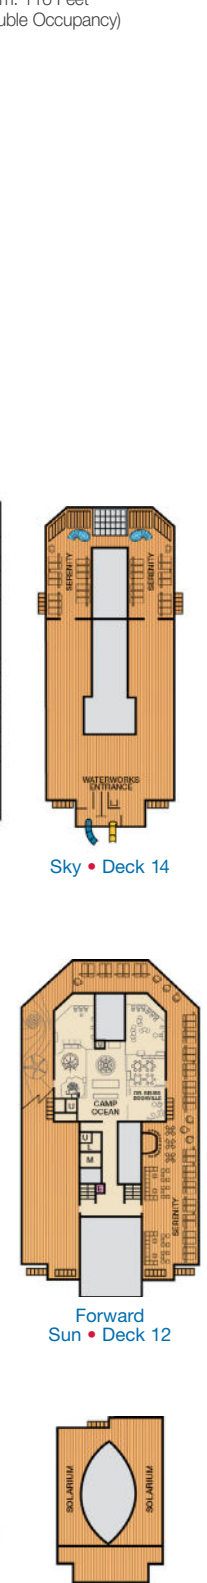

ACCOMMODATIONS SYMBOL LEGEND

- ▲ Twin Bed and Single Sofa Bed
- ▶ King Bed does not convert to Twin Beds
- ★ 2 Twin Beds (convert to King) and Single Sofa Bed
- 2 Twin Beds (convert to King) and 1 Upper Pullman
- ⊗ King Bed (does not convert to Twin Beds) and Single Sofa Bed
- ⋮ 2 Twin Beds (convert to King) and 2 Upper Pullmans
- 2 Twin Beds (convert to King), Single Sofa Bed and 1 Upper Pullman
- † 2 Twin Beds (convert to King) and Double Sofa Bed
- ▷ 2 Twin Beds (convert to King), Double Sofa Bed and 1 Lower Pullman

- ≡ 2 Twin Beds (convert to King), Single Sofa Bed with Convertible Bunk
- ◆ Stateroom with 2 Porthole Windows
- ◁ Connecting staterooms (ideal for families and groups of friends)

- U Unisex Wheelchair Accessible Restroom
  - \* Twin beds do not convert to a King Bed
  - 6B Staterooms with obstructed views: 2446, 2449.
  - Ⓢ All accommodations are non-smoking.
- Accessible staterooms are available for guests with disabilities. Please contact Guest Access Services at 1-800-438-6744 ext. 70025 for details, or visit <http://www.carnival.com/about-carnival/special-needs.aspx>.

CATEGORIES

- 1A Interior Upper/Lower
- PT Porthole
- 4A 4B 4C 4D 4E 4F 4G 4H Interior
- 4J Interior with Picture Window (Walkway View)
- 6A 6B 6C Ocean View
- 6J Scenic Ocean View
- 6K Scenic Grand Ocean View
- 8A 8B 8C 8D 8E 8F Balcony
- 8M 8N Aft-View Extended Balcony
- 9B Premium Balcony
- 9C Premium Vista Balcony
- 0S Ocean Suite
- 6S Grand Suite
- CS Captain's Suite

Gross Tonnage: 110,000 Length: 952 Feet Beam: 116 Feet  
 Cruising Speed: 21 Knots Guest Capacity: 2,980 (Double Occupancy)  
 Total Staff: 1,150 Registry: Panama

Riviera • Deck 1 Main • Deck 2 Lobby • Deck 3 Atlantic • Deck 4 Promenade • Deck 5 Upper • Deck 6 Empress • Deck 7 Verandah • Deck 8 Lido • Deck 9 Panorama • Deck 10 Aft Spa • Deck 11 Aft Sun • Deck 12