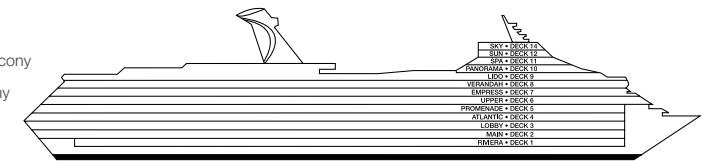

ACCOMMODATIONS SYMBOL LEGEND

- ▲ Twin Bed and Single Sofa Bed
- ▶ King Bed does not convert to Twin Beds
- ★ 2 Twin Beds (convert to King) and Single Sofa Bed
- 2 Twin Beds (convert to King) and 1 Upper Pullman
- ⊗ King Bed (does not convert to Twin Beds) and Single Sofa Bed
- ⋮ 2 Twin Beds (convert to King) and 2 Upper Pullmans
- 2 Twin Beds (convert to King), Single Sofa Bed and 1 Upper Pullman
- † 2 Twin Beds (convert to King) and Double Sofa Bed
- ▷ 2 Twin Beds (convert to King), Double Sofa Bed and 1 Lower Pullman

Gross Tonnage: 110,000 Length: 952 Feet Beam: 116 Feet  
 Cruising Speed: 21 Knots Guest Capacity: 2,980 (Double Occupancy)  
 Total Staff: 1,150 Registry: Panama

Riviera • Deck 1 Main • Deck 2 Lobby • Deck 3 Atlantic • Deck 4 Promenade • Deck 5 Upper • Deck 6 Empress • Deck 7 Verandah • Deck 8 Lido • Deck 9 Panorama • Deck 10 Aft Spa • Deck 11 Aft Sun • Deck 12