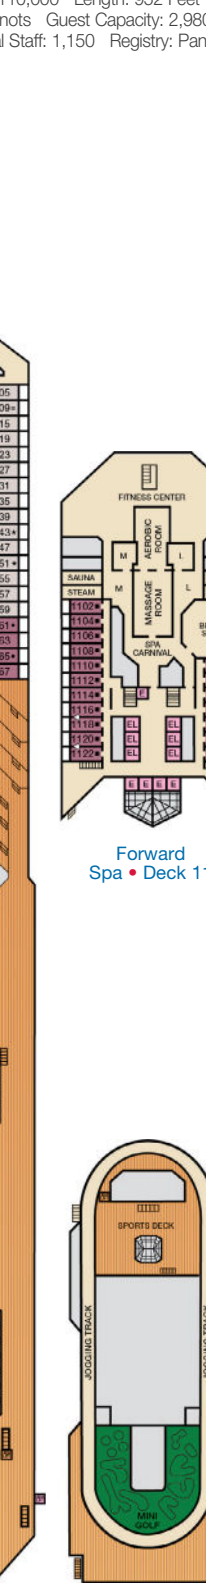

ACCOMMODATIONS SYMBOL LEGEND

- ▲ Twin Bed and Single Sofa Bed
- ▶ King Bed does not convert to Twin Beds
- ★ 2 Twin Beds (convert to King) and Single Sofa Bed
- 2 Twin Beds (convert to King) and 1 Upper Pullman
- ⊗ King Bed (does not convert to Twin Beds) and Single Sofa Bed
- ⋮ 2 Twin Beds (convert to King) and 2 Upper Pullmans
- 2 Twin Beds (convert to King), Single Sofa Bed and 1 Upper Pullman
- † 2 Twin Beds (convert to King) and Double Sofa Bed
- ▷ 2 Twin Beds (convert to King), Double Sofa Bed and 1 Lower Pullman

- ≡ 2 Twin Beds (convert to King), Single Sofa Bed with Convertible Bunk
- ◆ Stateroom with 2 Porthole Windows
- ◁ Connecting staterooms (ideal for families and groups of friends)

- U Unisex Wheelchair Accessible Restroom
  - \* Twin beds do not convert to a King Bed
  - 6B Staterooms with obstructed views: 2446, 2449.
  - Ⓢ All accommodations are non-smoking.
- Accessible staterooms are available for guests with disabilities. Please contact Guest Access Services at 1-800-438-6744 ext. 70025 for details, or visit <http://www.carnival.com/about-carnival/special-needs.aspx>.

CATEGORIES

- 1A Interior Upper/Lower
- PT Porthole
- 4A 4B 4C 4D 4E 4F 4G 4H Interior
- 4J Interior with Picture Window (Walkway View)
- 6A 6B 6C Ocean View
- 6J Scenic Ocean View
- 6K Scenic Grand Ocean View
- 8A 8B 8C 8D 8E 8F Balcony
- 8M 8N Aft-View Extended Balcony
- 9B Premium Balcony
- 9C Premium Vista Balcony
- 0S Ocean Suite
- 6S Grand Suite
- CS Captain's Suite

Gross Tonnage: 110,000 Length: 952 Feet Beam: 116 Feet  
 Cruising Speed: 21 Knots Guest Capacity: 2,980 (Double Occupancy)  
 Total Staff: 1,150 Registry: Panama

Riviera • Deck 1 Main • Deck 2 Lobby • Deck 3 Atlantic • Deck 4 Promenade • Deck 5 Upper • Deck 6 Empress • Deck 7 Verandah • Deck 8 Lido • Deck 9 Panorama • Deck 10 Aft Spa • Deck 11 Aft Sun • Deck 12