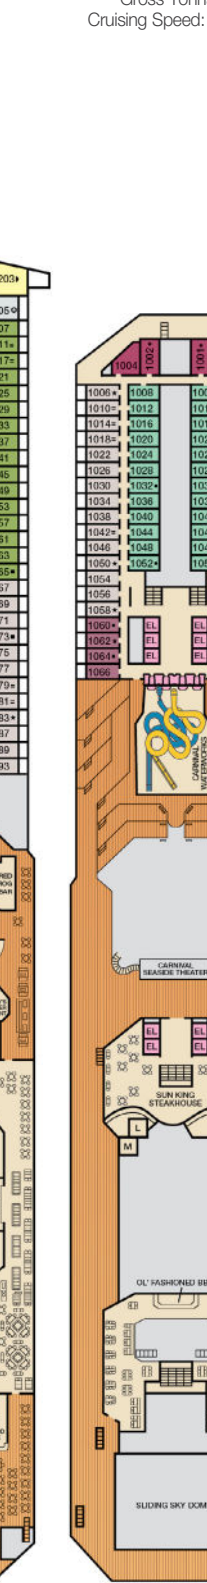

ACCOMMODATIONS SYMBOL LEGEND

- ▲ Twin Bed and Single Sofa Bed
- ▶ King Bed does not convert to Twin Beds
- ★ 2 Twin Beds (convert to King) and Single Sofa Bed
- 2 Twin Beds (convert to King) and 1 Upper Pullman
- ⊗ King Bed (does not convert to Twin Beds) and Single Sofa Bed
- ⋮ 2 Twin Beds (convert to King) and 2 Upper Pullmans
- 2 Twin Beds (convert to King), Single Sofa Bed and 1 Upper Pullman
- † 2 Twin Beds (convert to King) and Double Sofa Bed
- ▷ 2 Twin Beds (convert to King), Double Sofa Bed and 1 Lower Pullman

- ≡ 2 Twin Beds (convert to King), Single Sofa Bed with Convertible Bunk
- ◆ Stateroom with 2 Porthole Windows
- ◁ Connecting staterooms (ideal for families and groups of friends)

- U Unisex Wheelchair Accessible Restroom
  - \* Twin beds do not convert to a King Bed
  - 6B Staterooms with obstructed views: 2446, 2449.
  - Ⓢ All accommodations are non-smoking.
- Accessible staterooms are available for guests with disabilities. Please contact Guest Access Services at 1-800-438-6744 ext. 70025 for details, or visit <http://www.carnival.com/about-carnival/special-needs.aspx>.

CATEGORIES

- 1A Interior Upper/Lower
- PT Porthole
- 4A 4B 4C 4D 4E 4F 4G 4H Interior
- 4J Interior with Picture Window (Walkway View)
- 6A 6B 6C Ocean View
- 6J Scenic Ocean View
- 6K Scenic Grand Ocean View
- 8A 8B 8C 8D 8E 8F Balcony
- 8M 8N Aft-View Extended Balcony
- 9B Premium Balcony
- 9C Premium Vista Balcony
- 0S Ocean Suite
- 6S Grand Suite
- CS Captain's Suite

Gross Tonnage: 110,000 Length: 952 Feet Beam: 116 Feet  
 Cruising Speed: 21 Knots Guest Capacity: 2,980 (Double Occupancy)  
 Total Staff: 1,150 Registry: Panama

Riviera • Deck 1 Main • Deck 2 Lobby • Deck 3 Atlantic • Deck 4 Promenade • Deck 5 Upper • Deck 6 Empress • Deck 7 Verandah • Deck 8 Lido • Deck 9 Panorama • Deck 10 Aft Spa • Deck 11 Aft Sun • Deck 12