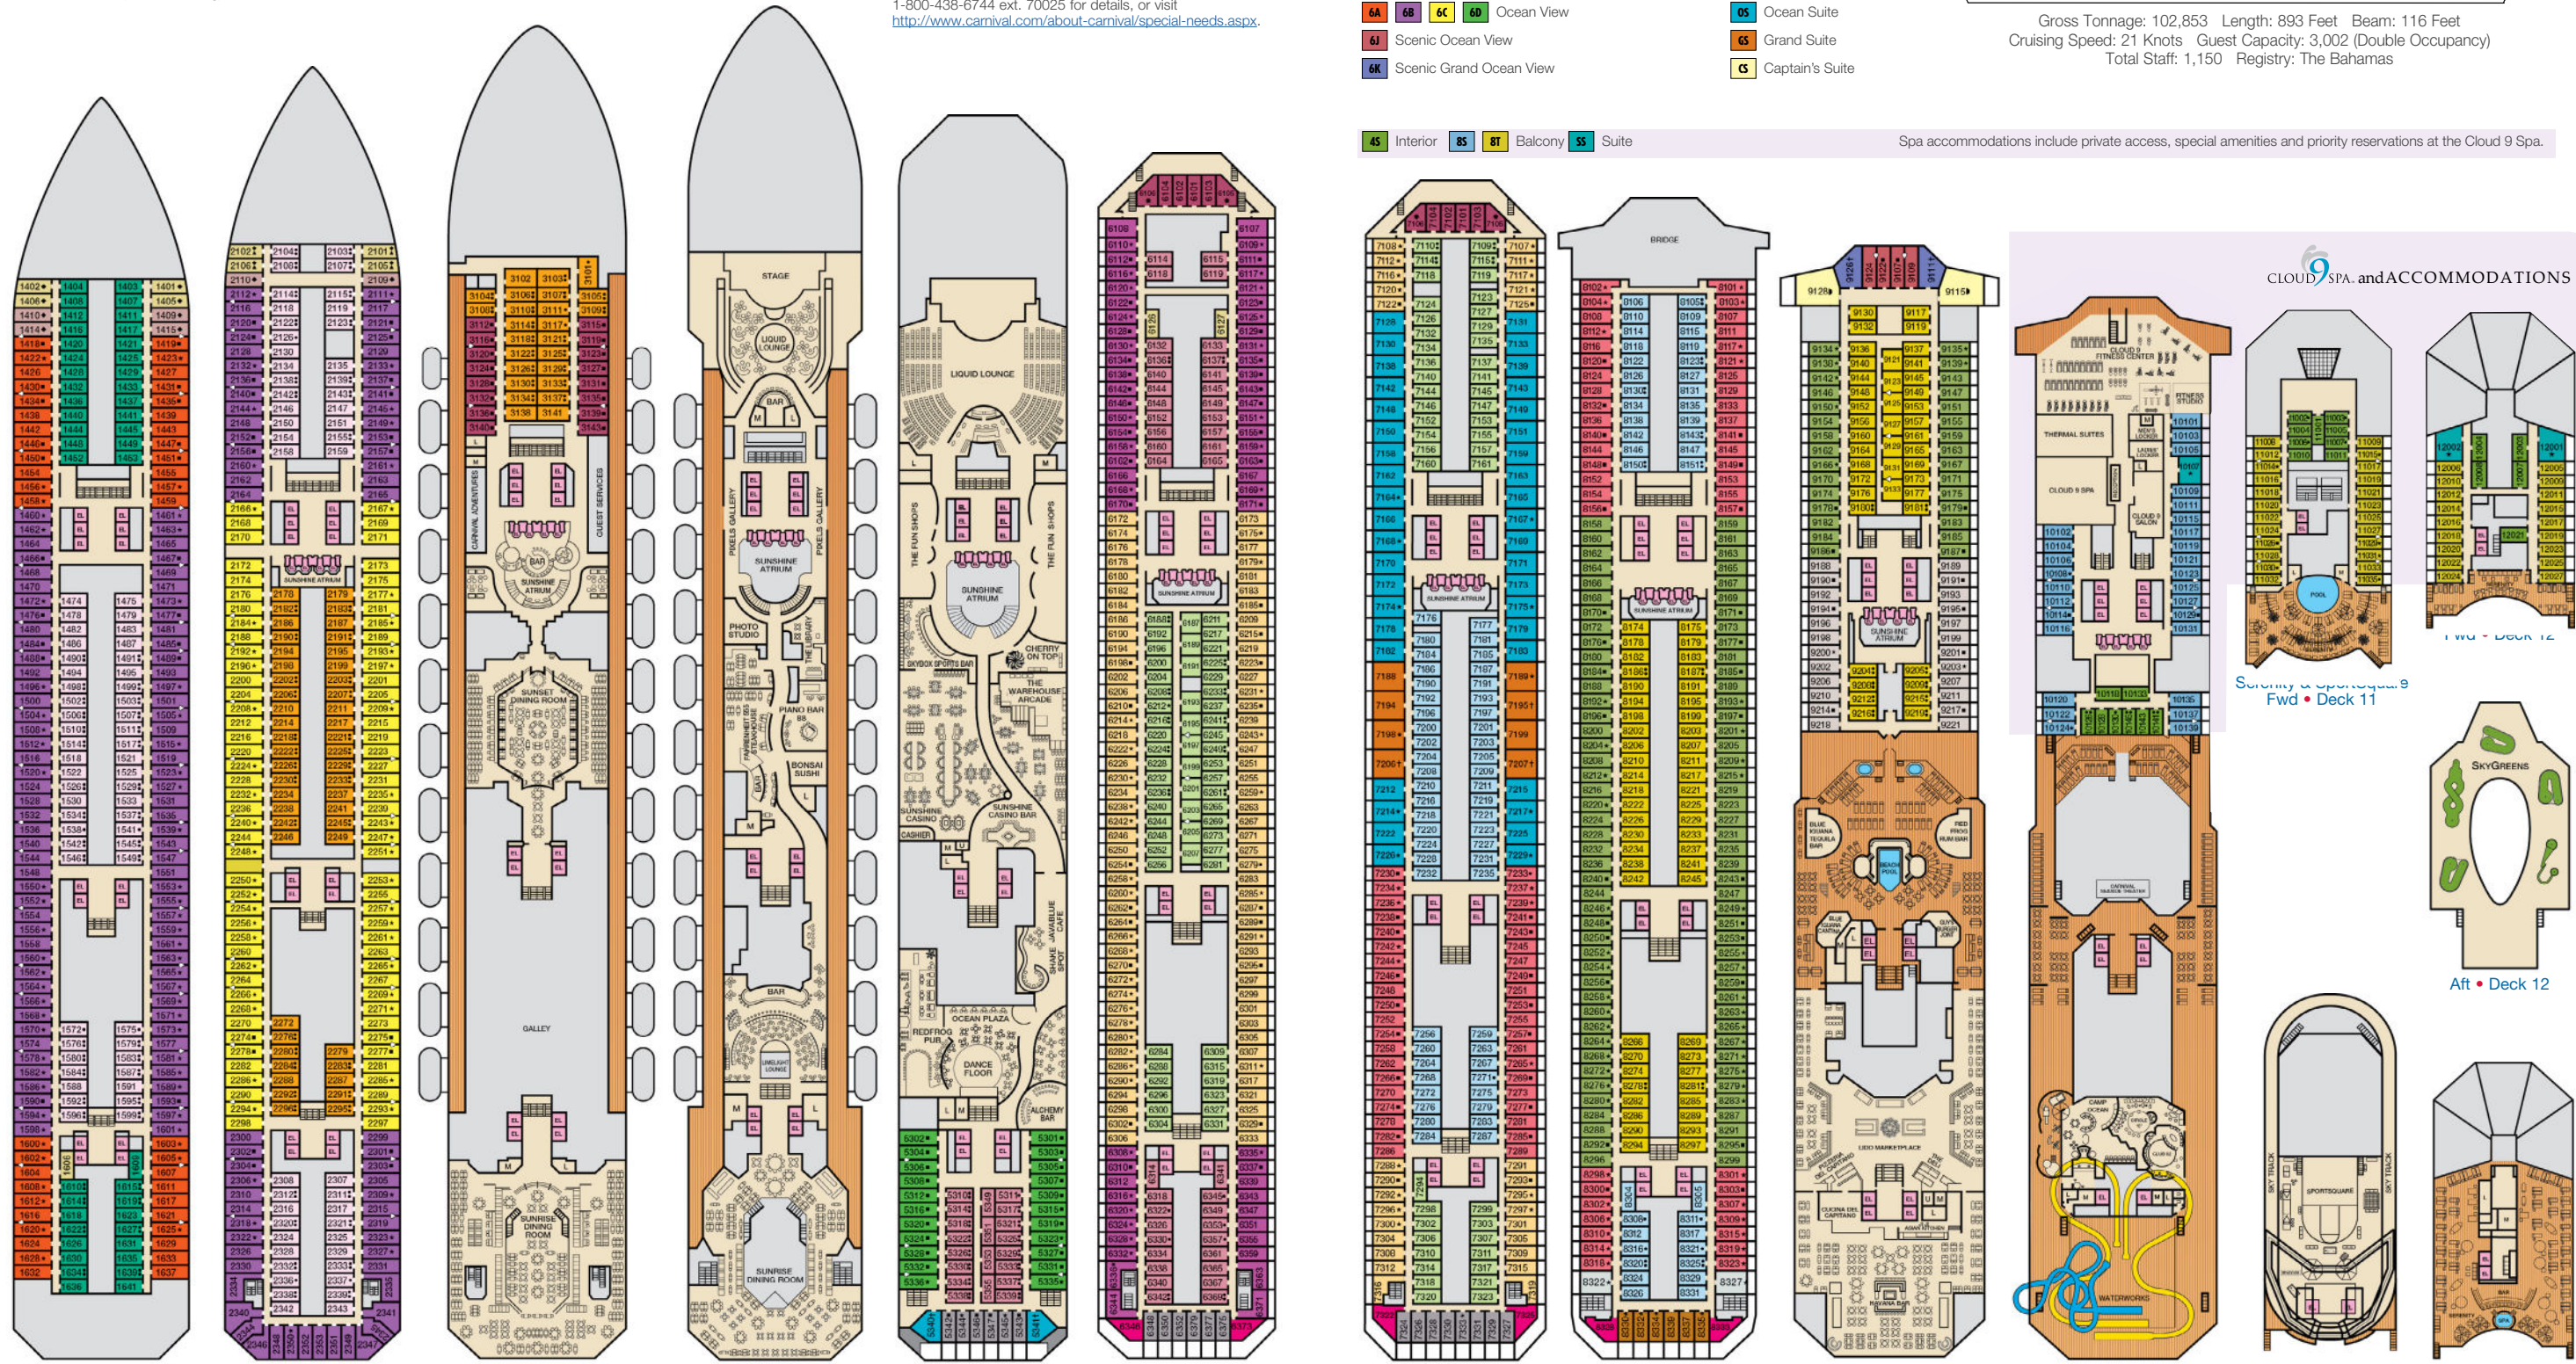

ACCOMMODATIONS SYMBOL LEGEND

- ▲ Twin Bed and Single Sofa Bed
- ★ 2 Twin Beds (convert to King) and Single Sofa Bed
- 2 Twin Beds (convert to King) and 1 Upper Pullman
- ◌ 2 Twin Beds (convert to King) and 2 Upper Pullmans
- 2 Twin Beds (convert to King), Single Sofa Bed and 1 Upper Pullman
- † 2 Twin Beds (convert to King) and Double Sofa Bed
- ▶ 2 Twin Beds (convert to King), Double Sofa Bed and 1 Lower Pullman
- ◆ Stateroom with 2 Porthole Windows
- ◁ Connecting staterooms (ideal for families and groups of friends)
- ✳ Twin Beds do not convert to a King Bed.
- U Unisex Wheelchair Accessible Restroom

CATEGORIES

- 1A Interior Upper/Lower
- P1 Porthole
- 4A 4B 4C 4D 4E 4F 4G Interior
- 4J Interior with Picture Window (obstructed views)
- 6A 6B 6C 6D Ocean View
- 6J Scenic Ocean View
- 6K Scenic Grand Ocean View
- 8A 8B 8C 8D 8E Balcony
- 8H 8H Aft-View Extended Balcony
- 9B Premium Balcony
- 9C Premium Vista Balcony
- 0S Ocean Suite
- 0S Grand Suite
- 0S Captain's Suite

Gross Tonnage: 102,853 Length: 893 Feet Beam: 116 Feet
 Cruising Speed: 21 Knots Guest Capacity: 3,002 (Double Occupancy)
 Total Staff: 1,150 Registry: The Bahamas

4S Interior 8S 8I Balcony 0S Suite Spa accommodations include private access, special amenities and priority reservations at the Cloud 9 Spa.

Deck 1 Deck 2 Lobby • Deck 3 Mezzanine • Deck 4 Promenade • Deck 5 Deck 6 Deck 7 Deck 8 Lido • Deck 9 Spa & Waterworks • Deck 10 Serenity & SportSquare Aft • Deck 11 Serenity • Deck 14

CLOUD 9 SPA and ACCOMMODATIONS