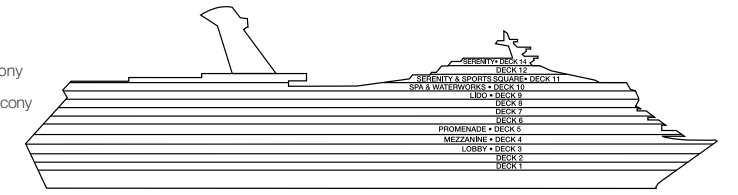

ACCOMMODATIONS SYMBOL LEGEND

- ▲ Twin Bed and Single Sofa Bed
- ★ 2 Twin Beds (convert to King) and Single Sofa Bed
- 2 Twin Beds (convert to King) and 1 Upper Pullman
- ◌ 2 Twin Beds (convert to King) and 2 Upper Pullmans
- 2 Twin Beds (convert to King), Single Sofa Bed and 1 Upper Pullman
- † 2 Twin Beds (convert to King) and Double Sofa Bed
- ▶ 2 Twin Beds (convert to King), Double Sofa Bed and 1 Lower Pullman
- ◆ Stateroom with 2 Porthole Windows
- ◁ Connecting staterooms (ideal for families and groups of friends)
- ✳ Twin Beds do not convert to a King Bed.
- U Unisex Wheelchair Accessible Restroom

Gross Tonnage: 102,853 Length: 893 Feet Beam: 116 Feet
 Cruising Speed: 21 Knots Guest Capacity: 3,002 (Double Occupancy)
 Total Staff: 1,150 Registry: The Bahamas

4S Interior 8S 8I Balcony 0S Suite Spa accommodations include private access, special amenities and priority reservations at the Cloud 9 Spa.