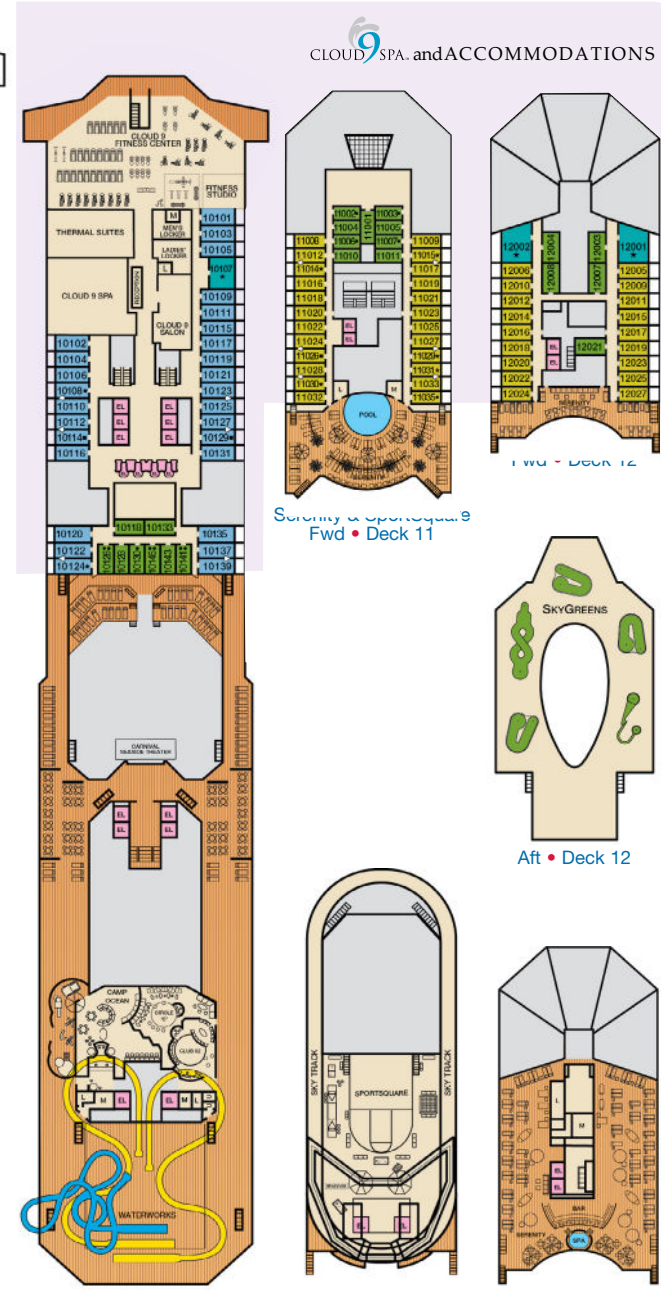

ACCOMMODATIONS SYMBOL LEGEND

- ▲ Twin Bed and Single Sofa Bed
- ★ 2 Twin Beds (convert to King) and Single Sofa Bed
- 2 Twin Beds (convert to King) and 1 Upper Pullman
- ◌ 2 Twin Beds (convert to King) and 2 Upper Pullmans
- 2 Twin Beds (convert to King), Single Sofa Bed and 1 Upper Pullman
- † 2 Twin Beds (convert to King) and Double Sofa Bed
- ▶ 2 Twin Beds (convert to King), Double Sofa Bed and 1 Lower Pullman
- ◆ Stateroom with 2 Porthole Windows
- ◁ Connecting staterooms (ideal for families and groups of friends)
- ✳ Twin Beds do not convert to a King Bed.
- U Unisex Wheelchair Accessible Restroom

CATEGORIES

- 1A Interior Upper/Lower
- P1 Porthole
- 4A 4B 4C 4D 4E 4F 4G Interior
- 4J Interior with Picture Window (obstructed views)
- 6A 6B 6C 6D Ocean View
- 6J Scenic Ocean View
- 6K Scenic Grand Ocean View
- 8A 8B 8C 8D 8E Balcony
- 8H 8H Aft-View Extended Balcony
- 9B Premium Balcony
- 9C Premium Vista Balcony
- 0S Ocean Suite
- 0S Grand Suite
- 0S Captain's Suite

Gross Tonnage: 102,853 Length: 893 Feet Beam: 116 Feet
 Cruising Speed: 21 Knots Guest Capacity: 3,002 (Double Occupancy)
 Total Staff: 1,150 Registry: The Bahamas

4S Interior 8S 8I Balcony 0S Suite Spa accommodations include private access, special amenities and priority reservations at the Cloud 9 Spa.

Deck 1 Deck 2 Lobby • Deck 3 Mezzanine • Deck 4 Promenade • Deck 5 Deck 6 Deck 7 Deck 8 Lido • Deck 9 Spa & Waterworks • Deck 10 Serenity & SportSquare Aft • Deck 11 Serenity • Deck 14

CLOUD 9 SPA and ACCOMMODATIONS